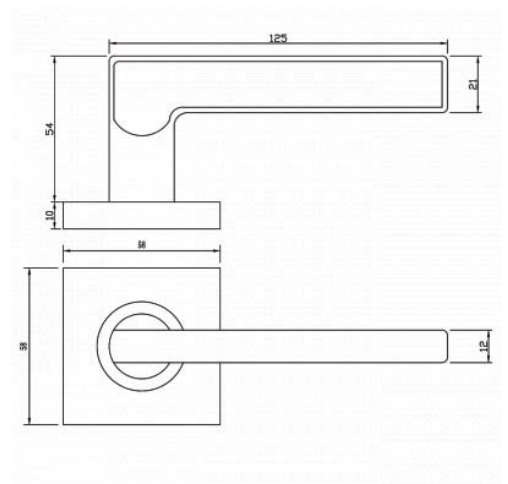

NOTES

Product code identifies SSS finish

FINISHES

Satin Rose Gold (SRG)

Satin Graphite (SGR)

Satin Black (SBL)

Satin Antique Bronze (SABZ)

Satin Antique Brass (SAB)

Satin Stainless Steel (SSS)

Polished Stainless Steel (PSS)

CERTIFICATIONS